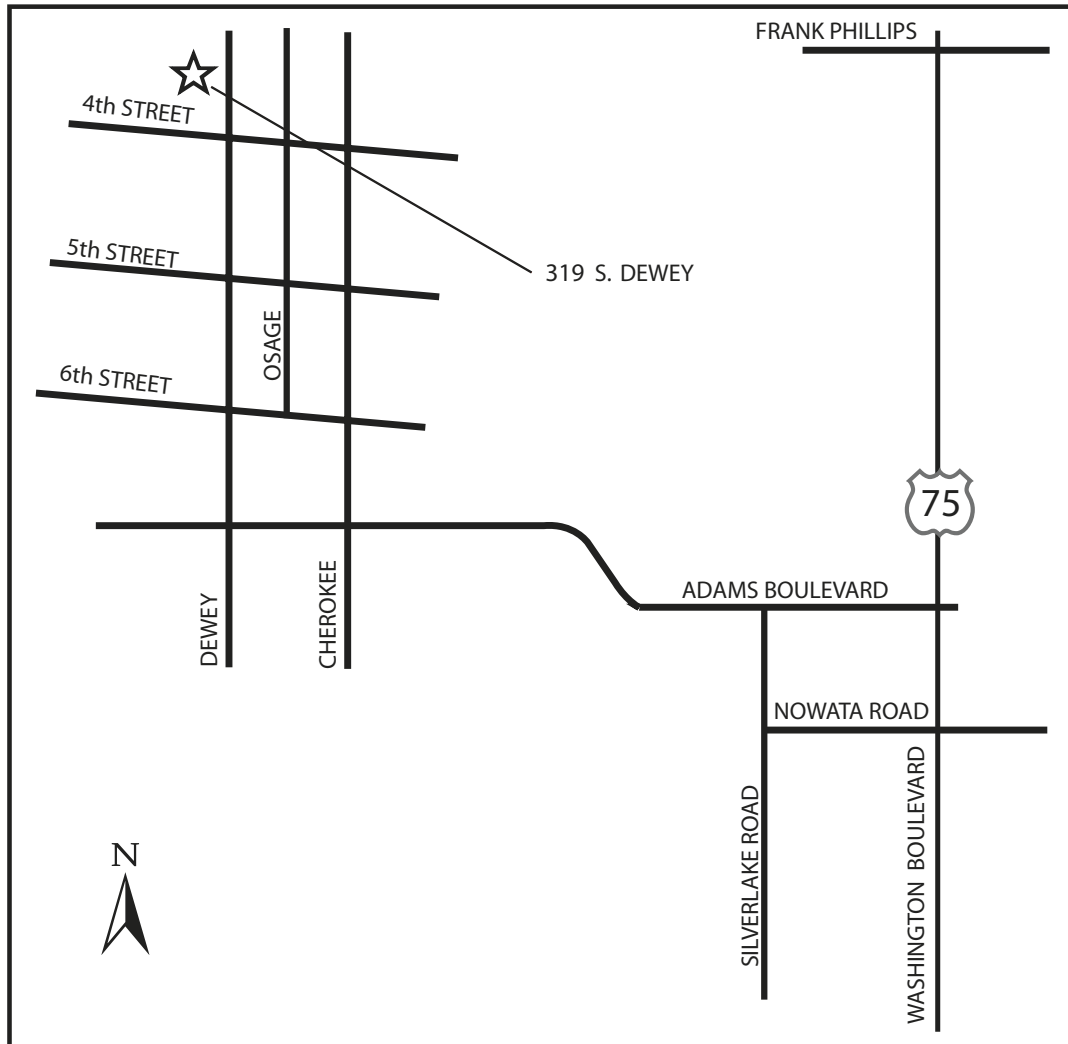

PENDERGRAPHICS **design group**
identity print interactive

How to find us.

Pendergraphics Design Group is located at 319 S. Dewey on the second floor of the Pioneer building.

Coming in on Highway 75 from the south.

Continue on Highway 75 (Washington Blvd.) going north to Adams Blvd (Highway 60 west), take the exit immediately after the overpass curving around to the right. Go west on Adams Blvd until Dewey Ave. and turn right (north). PDG is located at 319 S. Dewey, on the second floor.

Coming in on Highway 75 from the north.

Continue on Highway 75 (Washington Blvd.) going south to Adams Blvd (Highway 60 west), take the exit immediately on the right. Go west on Adams Blvd until Dewey Ave. and turn right (north). PDG is located at 319 S. Dewey, on the second floor.